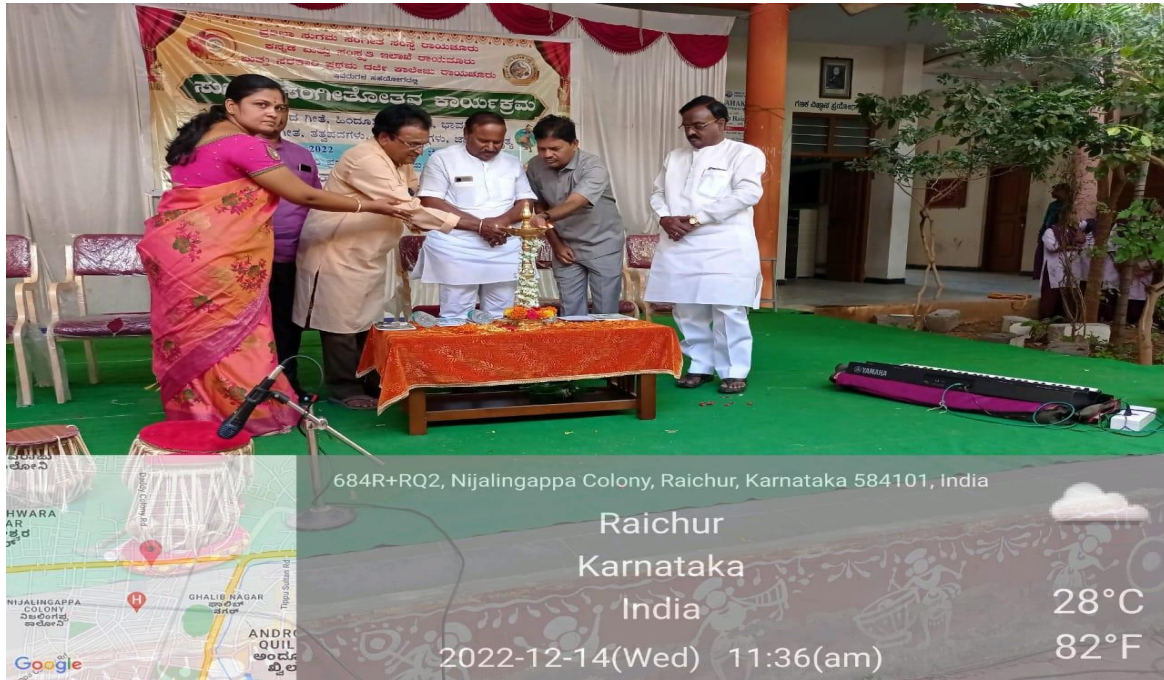

23.08.2022 CHESS COMPETITION HELD AT OUR COLLEGE:

23.08.2022 CHESS COMPETITION HELD AT OUR COLLEGE:

GPS Map Camera

Raichur, Karnataka, India

684R+HMX, Nijalingappa Colony, Raichur, Karnataka

584101, India

Lat 16.206144°

Long 77.341553°

23/08/22 02:19 PM

27.08.2022 VOLEBALL COMPETITION HELD AT OUR COLLEGE FOR GIRLS:

27.08.2022 VOLEBALL COMPETITION HELD AT OUR COLLEGE FOR BOYS:

683J+7G6, Askihal, Raichur, Karnataka 584101, India

	Decimal	DMS
Latitude	16.203223	16°12'11" N
Longitude	77.331254	77°19'52" E

2022-10-18(Tue) 01:43(PM)

30°C

86°F

14.12.2022 SUGAM SANGITOSTVA PROGRAMMEE:

15.08.2022 CULTURAL PROGRAMME CONDUCTED

01.11.2022 DANCE COMPETITION CONDUCTED ON EVE OF KANNADA
RAJYOSTVA

29.01.2022 DANCE COMPETITION ON EVE OF FARE WELL PARTY: